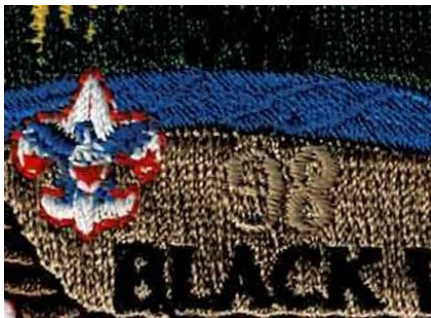

S25 Variations

Variation a – Patch has a ghost 98 in the lower left hand corner – unknown reason:

Variation b – Patch was made by StadriEmblems, and is stamped on the plastic back:

Variation c – Patch was made by Raven Associates, and is stamped on the plastic back: